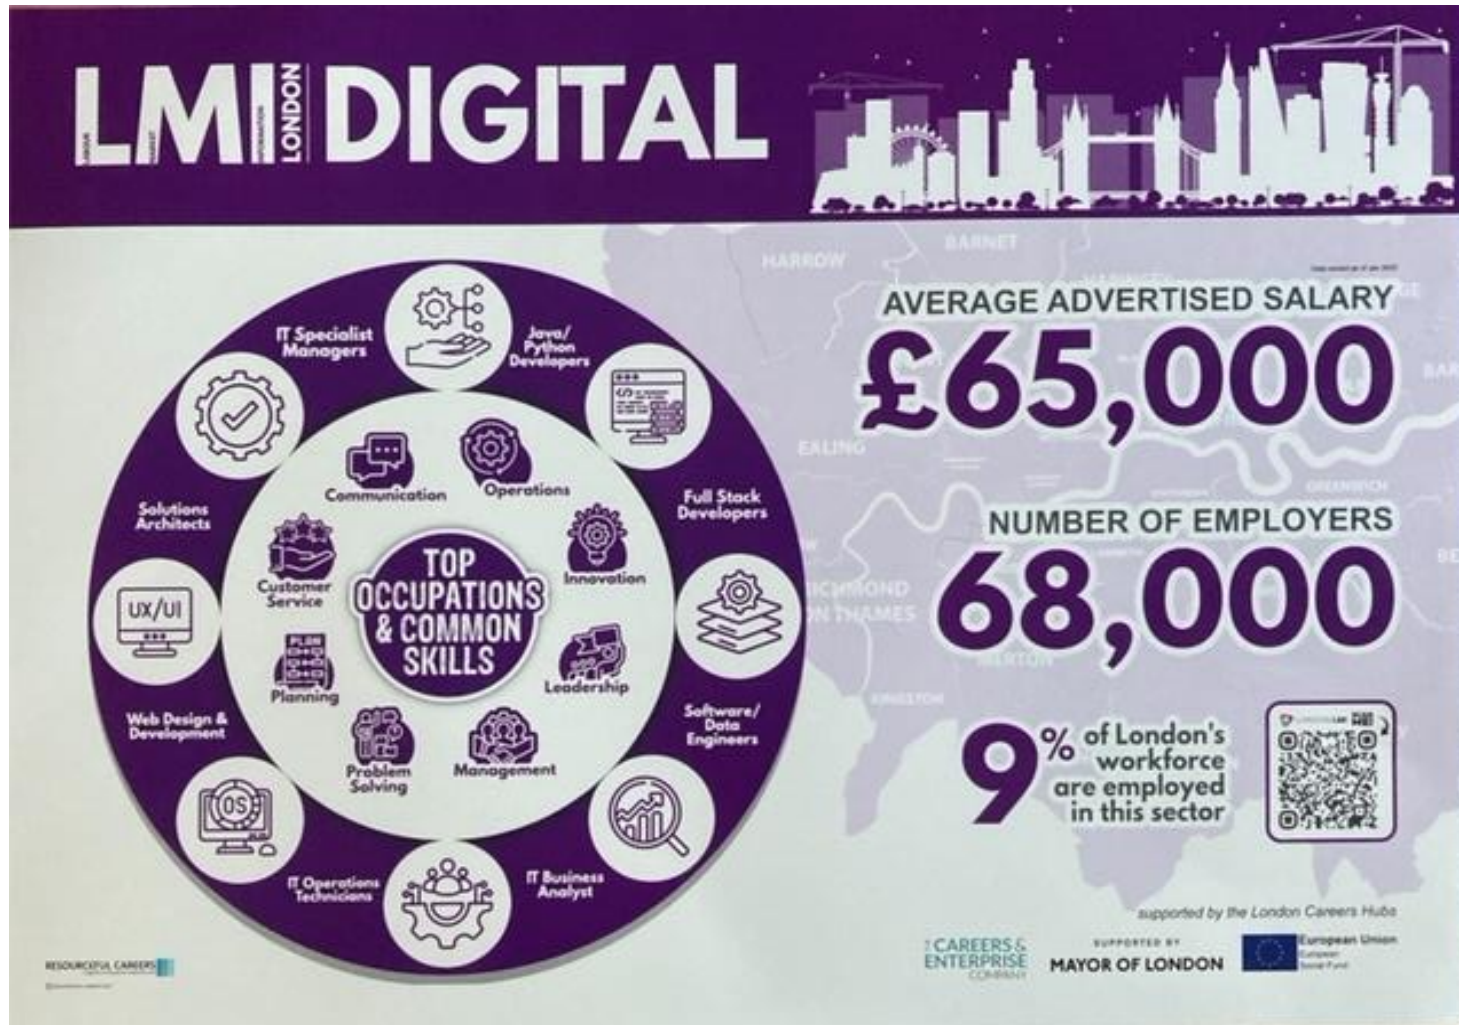

The information below will provide you with details of the local picture in the London Borough of Bromley.

This information is based on the latest statistics and will be updated on an annual basis.

In 2023, 82.2% of the Labour market for Bromley was recorded as employed. Of those employed, 18.4% are self-employed and 76.9% are employees.

The average salary in 2023 is £35,464

Business data supplied by the Office for National Statistics (ONS) show the most common job group in Bromley is Human Health & Social Work, followed by Wholesale And Retail Trade; Repair Of Motor Vehicles And Motorcycles

Useful facts & Figures

- Average earnings by residents in Bromley are £879.70pw (compared with London £796.30; UK £682.60)

The population in Bromley is 329,900
In employment – 175,800
Employees – 141,800
Self-employed – 34,000
Unemployed – 9,300
14.4% self-employment in Bromley (compared with UK 9.3%)
Unemployment claimant rate (May 24) 3.2% (compared with London 5.2%; UK 3.9%)
(Apr 22 – Mar 23)