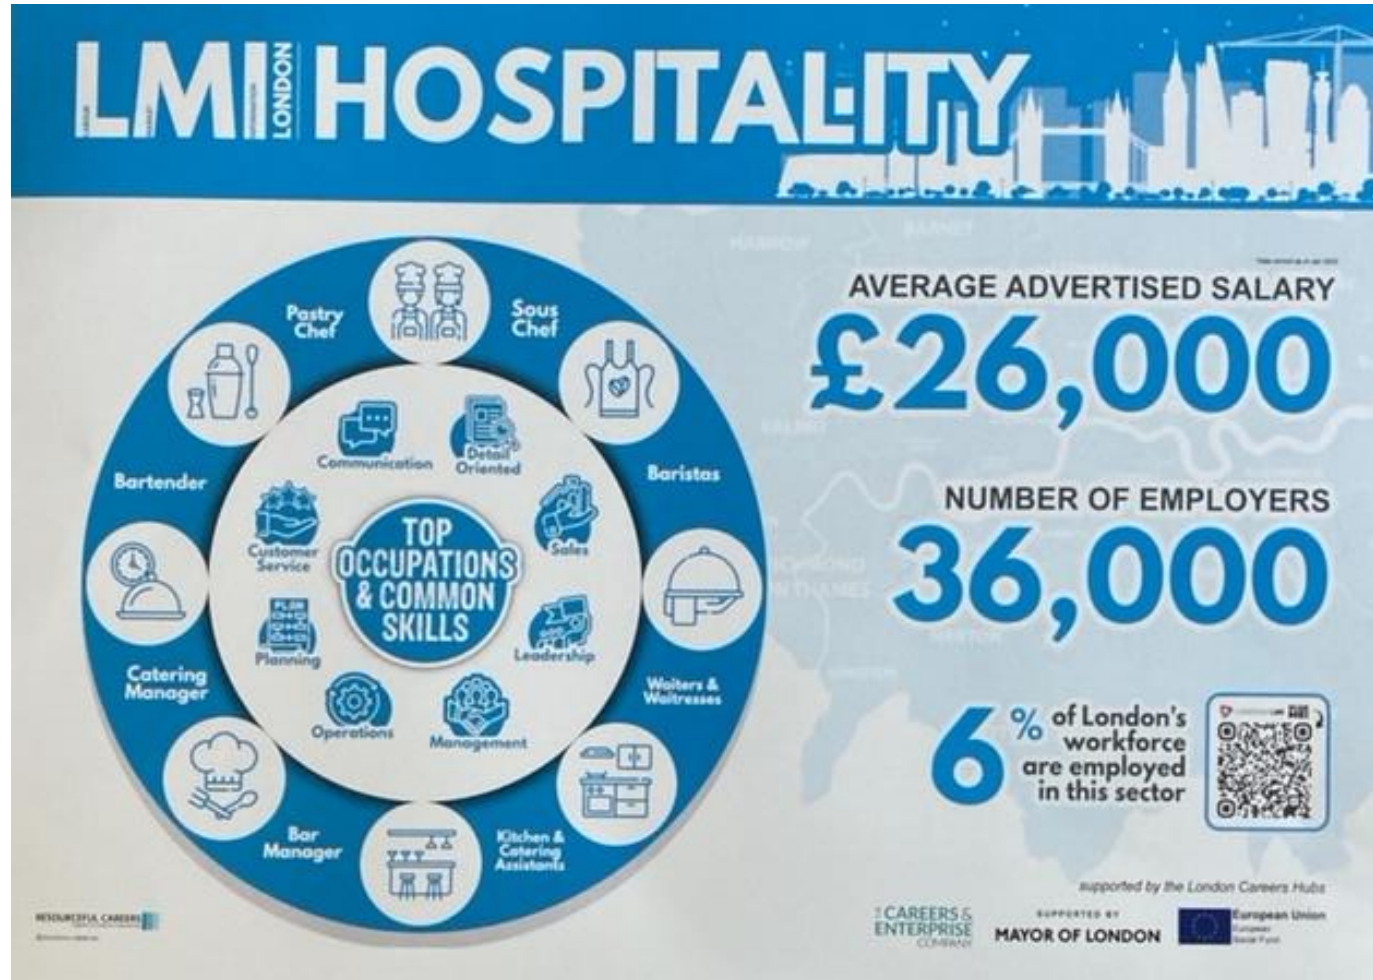

LMI LONDON TRANSPORT & STORAGE

AVERAGE ADVERTISED SALARY
£31,500

NUMBER OF EMPLOYERS
20,600

5% of London's workforce are employed in this sector

TOP OCCUPATIONS & COMMON SKILLS

- Air Travel Assistants
- HGV Class 2 Drivers
- Elementary Storage Occupations
- Communication
- Problem Solving
- Customer Service
- Sales
- Personal Attributes
- Leadership
- Inventory & Warehousing
- Management
- Warehouse Operatives
- Customer Service Advisers
- Delivery Drivers
- Bus Drivers