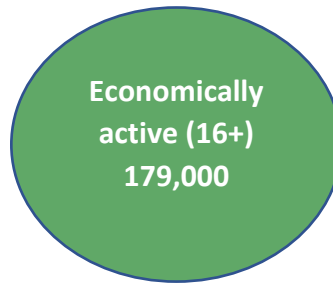

Useful facts & Figures

- Average earnings by residents in Bromley are £879.70pw (compared with London £796.30; UK £682.60)

The population in Bromley is 329,900
In employment – 175,800
Employees – 141,800
Self-employed – 34,000
Unemployed – 9,300
14.4% self-employment in Bromley (compared with UK 9.3%)
Unemployment claimant rate (May 24) 3.2% (compared with London 5.2%; UK 3.9%)
(Apr 22 – Mar 23)