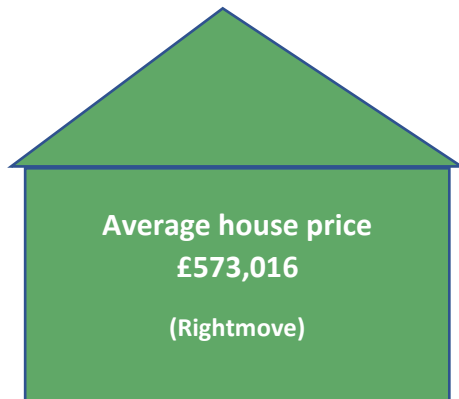

Useful facts & Figures

- Average earnings by residents in Bromley are £879.70pw (compared with London £796.30; UK £682.60)

The population in Bromley is 329,900
In employment – 175,800
Employees – 141,800
Self-employed – 34,000
Unemployed – 9,300
14.4% self-employment in Bromley (compared with UK 9.3%)
Unemployment claimant rate (May 24) 3.2% (compared with London 5.2%; UK 3.9%)
(Apr 22 – Mar 23)